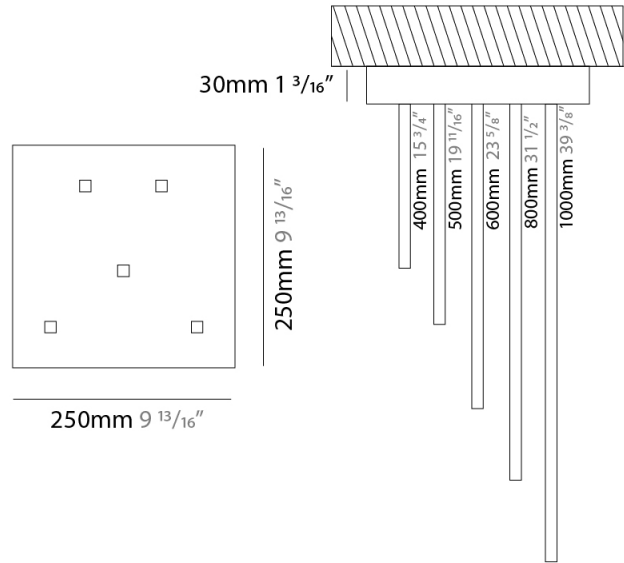

SPILLO 5 ROD RECESSED

D46017- _____ - _____
base number   Color   Finish
                                         Temperature   Options

1. To build a product code in our configurator select the specify button on the base model # product page
2. To build a manual product code on this datasheet choose from the options listed below in blue font and add the suffix to the base model #

GENERAL

Series: Spillo
Subseries: Spillo 5 Rod
Brand: Icone
Division: Design
Mounting Type: Recessed
Mounting Location: Ceiling
Subcategory: Ambient

PHYSICAL

Shape: Abstract
Width (mm): 50
Width (in): 1 ¹⁵/₁₆
Height (mm): 1000
Height (in): 39 ³/₈
Light Distribution: Adjustable
Fixture Finish: WHI / BLK / CHR / BGD
Fixture Material: Brass

ELECTRICAL

Lamp Type: LED
Total Output Wattage (W): 45.72
Dimming: 0-10V Dimming
Driver Included: No
Driver Location: Remote
Driver Type: Constant Voltage - 120 / 277Vac
Driver Class: Class 2
Input Voltage (V): 120 - 277
Output Voltage (V): 12
Upon Request: (Not included, see components) 0-10Vdc dimming / 277Vac

LED

Color Temperature (°K): 2700 / 3000
Nominal Lumen (lm): 3850
CRI: >90 CRI
Lamp Life (hrs): 50000

OPTICAL

Adjustability: Tilt 120°

RATINGS AND CERTIFICATIONS

Certified By: Certified for North American Standards
IP rating: IP20