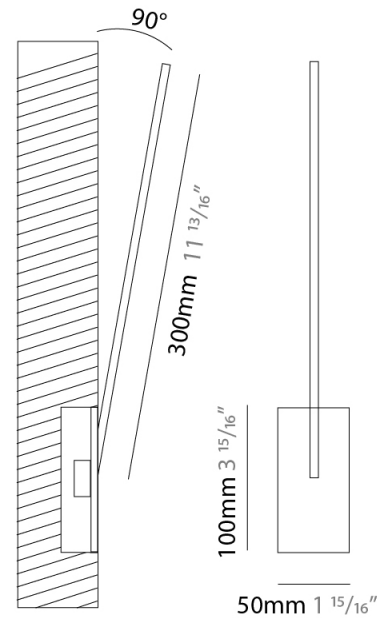

PROJECT	_____
TYPE	_____
SPECIFIER	_____
QUANTITY	_____
DATE	_____

SPILLO 1 ROD RECESSED

D46013- - _____
base number   Color   Finish
                         Temperature   Options

1. To build a product code in our configurator select the specify button on the base model # product page
2. To build a manual product code on this datasheet choose from the options listed below in blue font and add the suffix to the base model #

GENERAL

Series: Spillo
Subseries: Spillo 1 Rod
Brand: Icone
Division: Design
Mounting Type: Recessed
Mounting Location: Wall
Subcategory: Ambient

PHYSICAL

Shape: Rectangle
Width (mm): 50
Width (in): 1 15/16
Height (mm): 300
Height (in): 11 13/16
Light Distribution: Adjustable
Fixture Finish: WHI / BLK / CHR / BGD
Fixture Material: Brass

ELECTRICAL

Lamp Type: LED
Total Output Wattage (W): 3.96
Dimming: 0-10V Dimming
Driver Included: No
Driver Location: Remote
Driver Type: Constant Voltage - 120 / 277Vac
Driver Class: Class 2
Input Voltage (V): 120 - 277
Output Voltage (V): 12
Upon Request: (Not included, see components) 0-10Vdc dimming / 277Vac

LED

Color Temperature (°K): 2700 / 3000
Nominal Lumen (lm): 330
CRI: >90 CRI
Lamp Life (hrs): 50000

OPTICAL

Adjustability: Tilt 120°

RATINGS AND CERTIFICATIONS

Certified By: Certified for North American Standards
IP rating: IP20