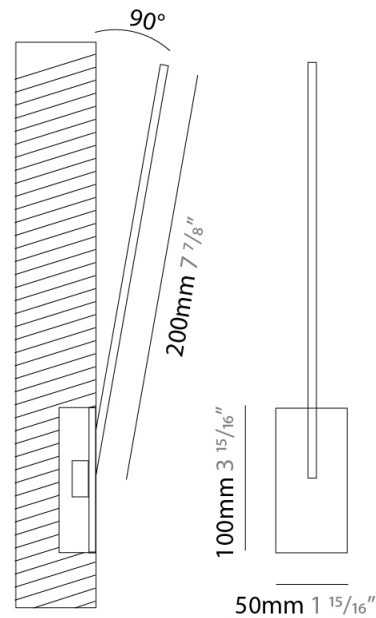

PROJECT	
TYPE	
SPECIFIER	
QUANTITY	
DATE	

SPILLO 1 ROD RECESSED

D46012- -
base number   Color   Finish
                                 Temperature   Options

1. To build a product code in our configurator select the specify button on the base model # product page
2. To build a manual product code on this datasheet choose from the options listed below in blue font and add the suffix to the base model #

GENERAL

Series: Spillo
Subseries: Spillo 1 Rod
Brand: Icone
Division: Design
Mounting Type: Recessed
Mounting Location: Wall
Subcategory: Ambient

PHYSICAL

Shape: Rectangle
Width (mm): 50
Width (in): 1 ¹⁵/₁₆
Height (mm): 200
Height (in): 7 ⁷/₈
Light Distribution: Adjustable
Fixture Finish: WHI / BLK / CHR / BGD
Fixture Material: Brass

ELECTRICAL

Lamp Type: LED
Total Output Wattage (W): 2.64
Dimming: 0-10V Dimming
Driver Included: No
Driver Location: Remote
Driver Type: Constant Voltage - 120 / 277Vac
Driver Class: Class 2
Input Voltage (V): 120 - 277
Output Voltage (V): 12
Upon Request: (Not included, see components) 0-10Vdc dimming / 277Vac

LED

Color Temperature (°K): 2700 / 3000
Nominal Lumen (lm): 220
CRI: >90 CRI
Lamp Life (hrs): 50000

OPTICAL

Adjustability: Tilt 120°

RATINGS AND CERTIFICATIONS

Certified By: Certified for North American Standards
IP rating: IP20