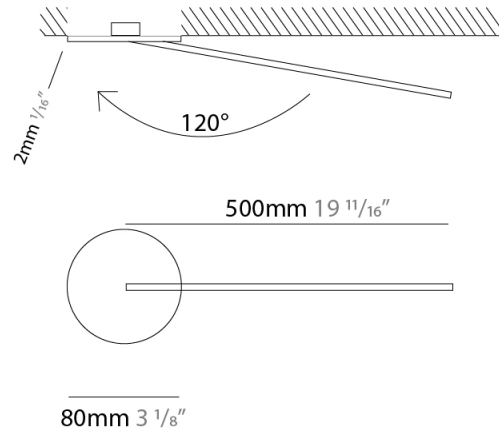

PROJECT	_____
TYPE	_____
SPECIFIER	_____
QUANTITY	_____
DATE	_____

SPILLO 1 ROD RECESSED

D46023- _____ - _____
base number   Color   Finish
                         Temperature   Options

1. To build a product code in our configurator select the specify button on the base model # product page
2. To build a manual product code on this datasheet choose from the options listed below in blue font and add the suffix to the base model #

GENERAL

Series: Spillo
Subseries: Spillo 1 Rod
Brand: Icone
Division: Design
Mounting Type: Recessed
Mounting Location: Wall
Subcategory: Ambient

PHYSICAL

Shape: Rectangle
Width (mm): 50
Width (in): 1 ¹⁵/₁₆
Height (mm): 500
Height (in): 19 ¹¹/₁₆
Light Distribution: Adjustable
Fixture Finish: WHI / BLK / CHR / BGD
Fixture Material: Brass

ELECTRICAL

Lamp Type: LED
Total Output Wattage (W): 6.6
Dimming: 0-10V Dimming
Driver Included: No
Driver Location: Remote
Driver Type: Constant Voltage - 120Vac
Driver Class: Class 2
Input Voltage (V): 120
Output Voltage (V): 12
Upon Request: (Not included, see components) 0-10Vdc dimming / 277Vac

LED

Color Temperature (°K): 2700 / 3000
Nominal Lumen (lm): 550
CRI: >90 CRI
Lamp Life (hrs): 50000

OPTICAL

Adjustability: Tilt 120°

RATINGS AND CERTIFICATIONS

Certified By: Certified for North American Standards
IP rating: IP20