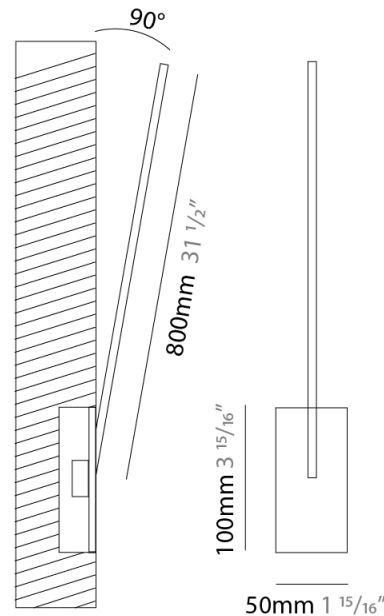

PROJECT	_____
TYPE	_____
SPECIFIER	_____
QUANTITY	_____
DATE	_____

SPILLO 1 ROD RECESSED

D46018- _____ - _____
base number   Color   Finish
                                 Temperature   Options

1. To build a product code in our configurator select the specify button on the base model # product page
2. To build a manual product code on this datasheet choose from the options listed below in blue font and add the suffix to the base model #

GENERAL

Series: Spillo
Subseries: Spillo 1 Rod
Brand: Icone
Division: Design
Mounting Type: Recessed
Mounting Location: Wall
Subcategory: Ambient

PHYSICAL

Shape: Rectangle
Width (mm): 50
Width (in): 1 15/16
Height (mm): 800
Height (in): 31 1/2
Light Distribution: Adjustable
Fixture Finish: WHI / BLK / CHR / BGD
Fixture Material: Brass

ELECTRICAL

Lamp Type: LED
Total Output Wattage (W): 10.56
Dimming: 0-10V Dimming
Driver Included: No
Driver Location: Remote
Driver Type: Constant Voltage - 120Vac
Driver Class: Class 2
Input Voltage (V): 120
Output Voltage (V): 12
Upon Request: (Not included, see components) 0-10Vdc dimming / 277Vac

LED

Color Temperature (°K): 2700 / 3000
Nominal Lumen (lm): 880
CRI: >90 CRI
Lamp Life (hrs): 50000

OPTICAL

Adjustability: Tilt 120°

RATINGS AND CERTIFICATIONS

Certified By: Certified for North American Standards
IP rating: IP20