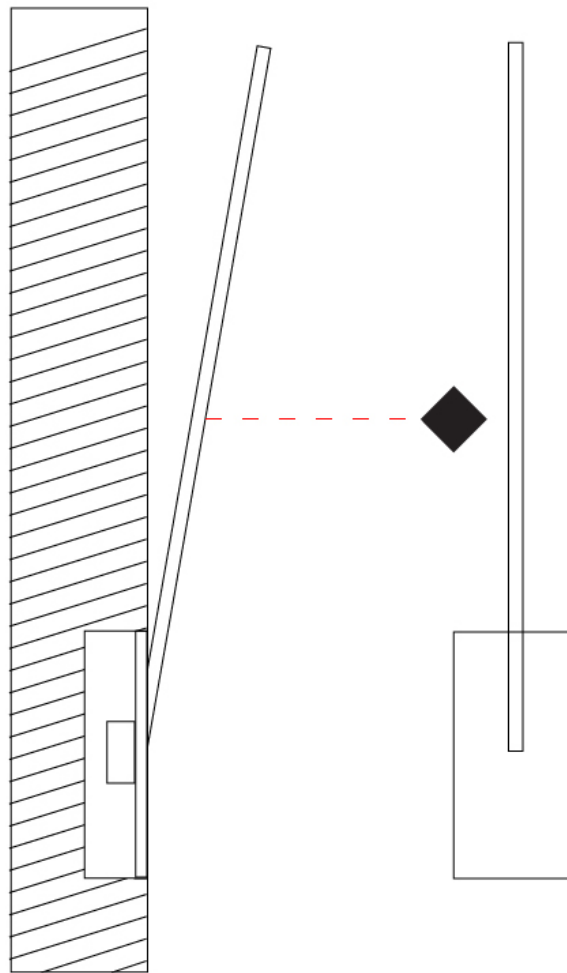

SPILLO 1 ROD RECESSED

D46014-

PROJECT

TYPE

SPECIFIER

QUANTITY

DATE

D