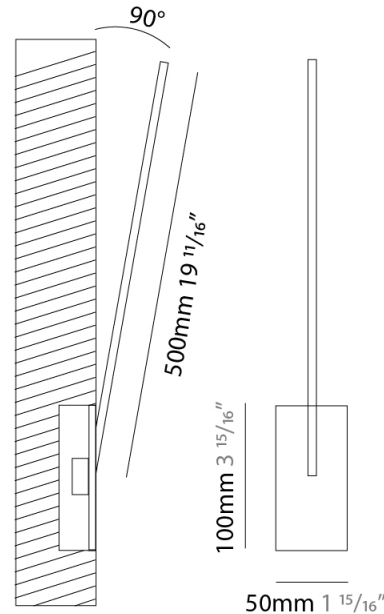

PROJECT	_____
TYPE	_____
SPECIFIER	_____
QUANTITY	_____
DATE	_____

SPILLO 1 ROD RECESSED

D46015- _____ - _____
base number   Color   Finish
                          Temperature   Options

1. To build a product code in our configurator select the specify button on the base model # product page
2. To build a manual product code on this datasheet choose from the options listed below in blue font and add the suffix to the base model #

GENERAL

Series: Spillo
Subseries: Spillo 1 Rod
Brand: Icone
Division: Design
Mounting Type: Recessed
Mounting Location: Wall
Subcategory: Ambient

PHYSICAL

Shape: Rectangle
Width (mm): 50
Width (in): 1 15/16
Height (mm): 500
Height (in): 19 11/16
Light Distribution: Adjustable
Fixture Finish: WHI / BLK / CHR / BGD
Fixture Material: Brass

ELECTRICAL

Lamp Type: LED
Total Output Wattage (W): 6.6
Dimming: 0-10V Dimming
Driver Included: No
Driver Location: Remote
Driver Type: Constant Voltage - 120Vac
Driver Class: Class 2
Input Voltage (V): 120
Output Voltage (V): 12
Upon Request: (Not included, see components) 0-10Vdc dimming / 277Vac

LED

Color Temperature (°K): 2700 / 3000
Nominal Lumen (lm): 550
CRI: >90 CRI
Lamp Life (hrs): 50000

OPTICAL

Adjustability: Tilt 120°

RATINGS AND CERTIFICATIONS

Certified By: Certified for North American Standards
IP rating: IP20